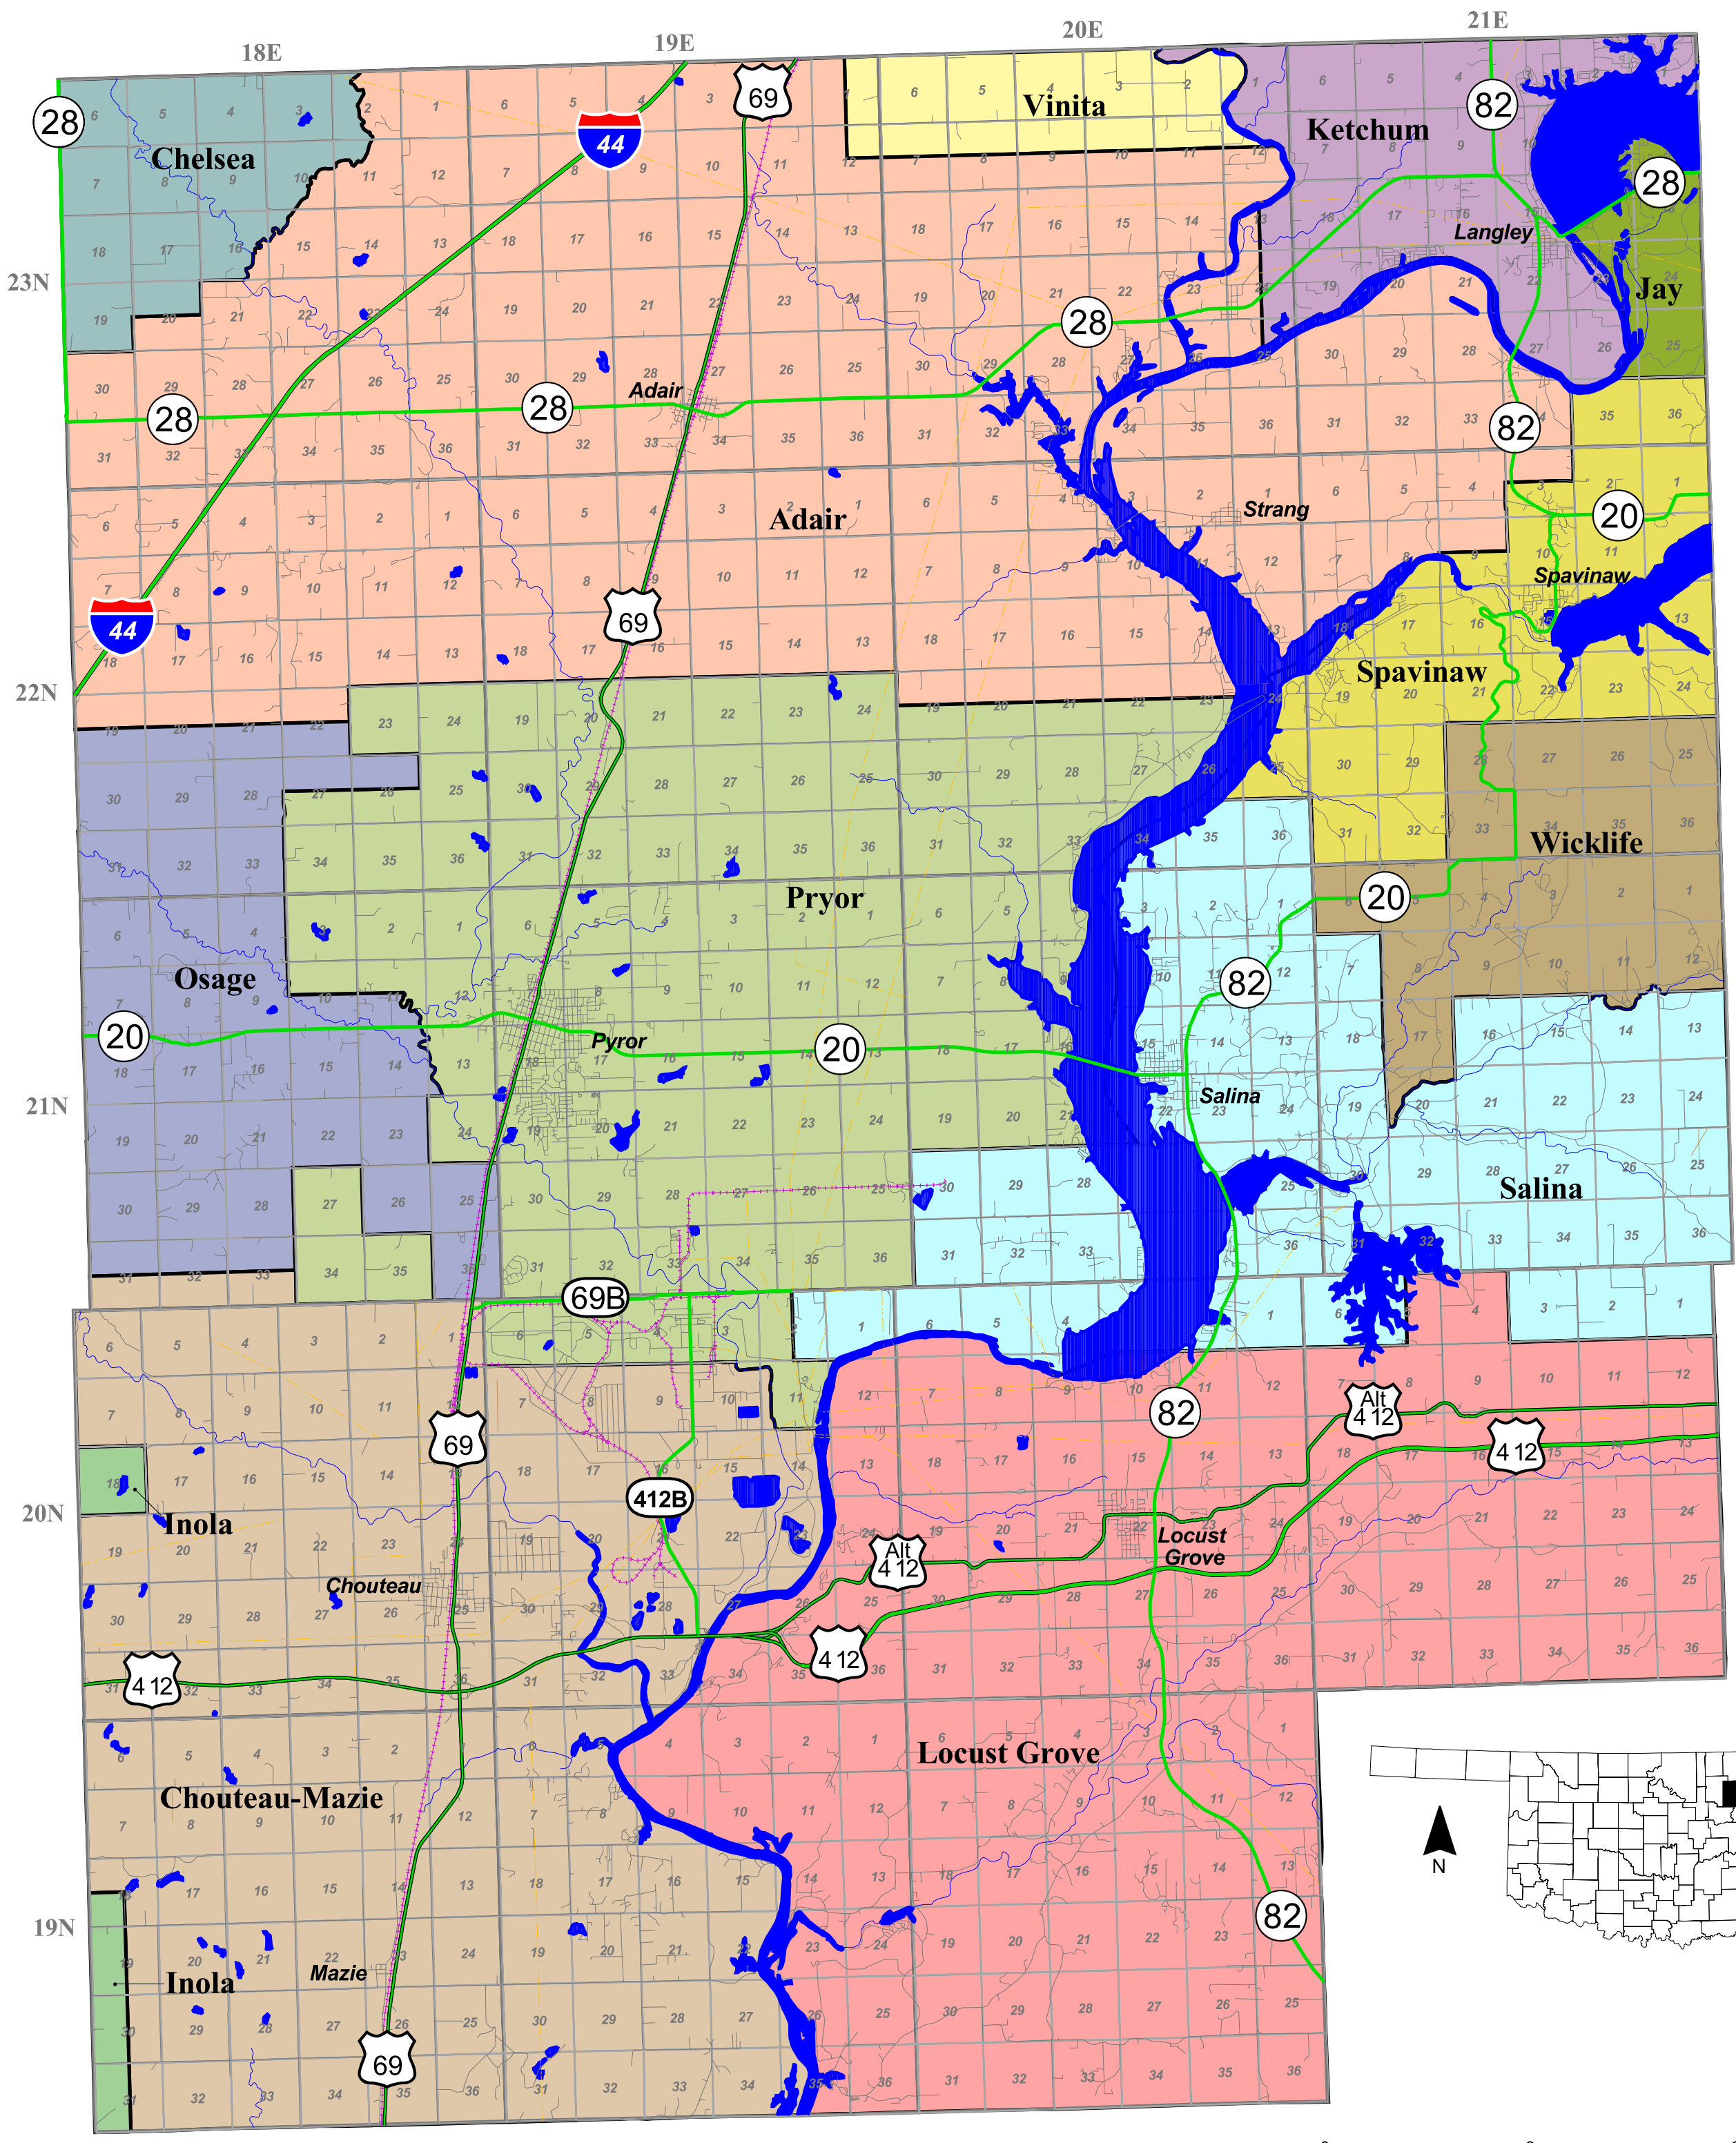

# Mayes County

**Legend - School Districts**  
*Northeast Oklahoma Career Technology Center*

I-2 Adair	D-43 Osage
J1-3 Chelsea	I-1 Pryor
I-32 Chouteau-Mazie	I-16 Salina
J1-5 Inola	D-21 Spavinaw
J1-1 Jay	J1-65 Vinita
J1-6 Ketchum	D-35 Wickliffe
I-17 Locust Grove	

**Ad-Valorem Reference Number**

Adair	49/368/11
Chelsea	49/525/11
Chouteau-Mazie	49/372/11
Inola	49/527/11
Jay	49/175/11
Ketchum	49/146/11
Locust Grove	49/370/11
Osage	49/374/11
Pryor	49/367/11
Salina	49/369/11
Spavinaw	49/371/11
Vinita	49/151/11
Wickliffe	49/373/11