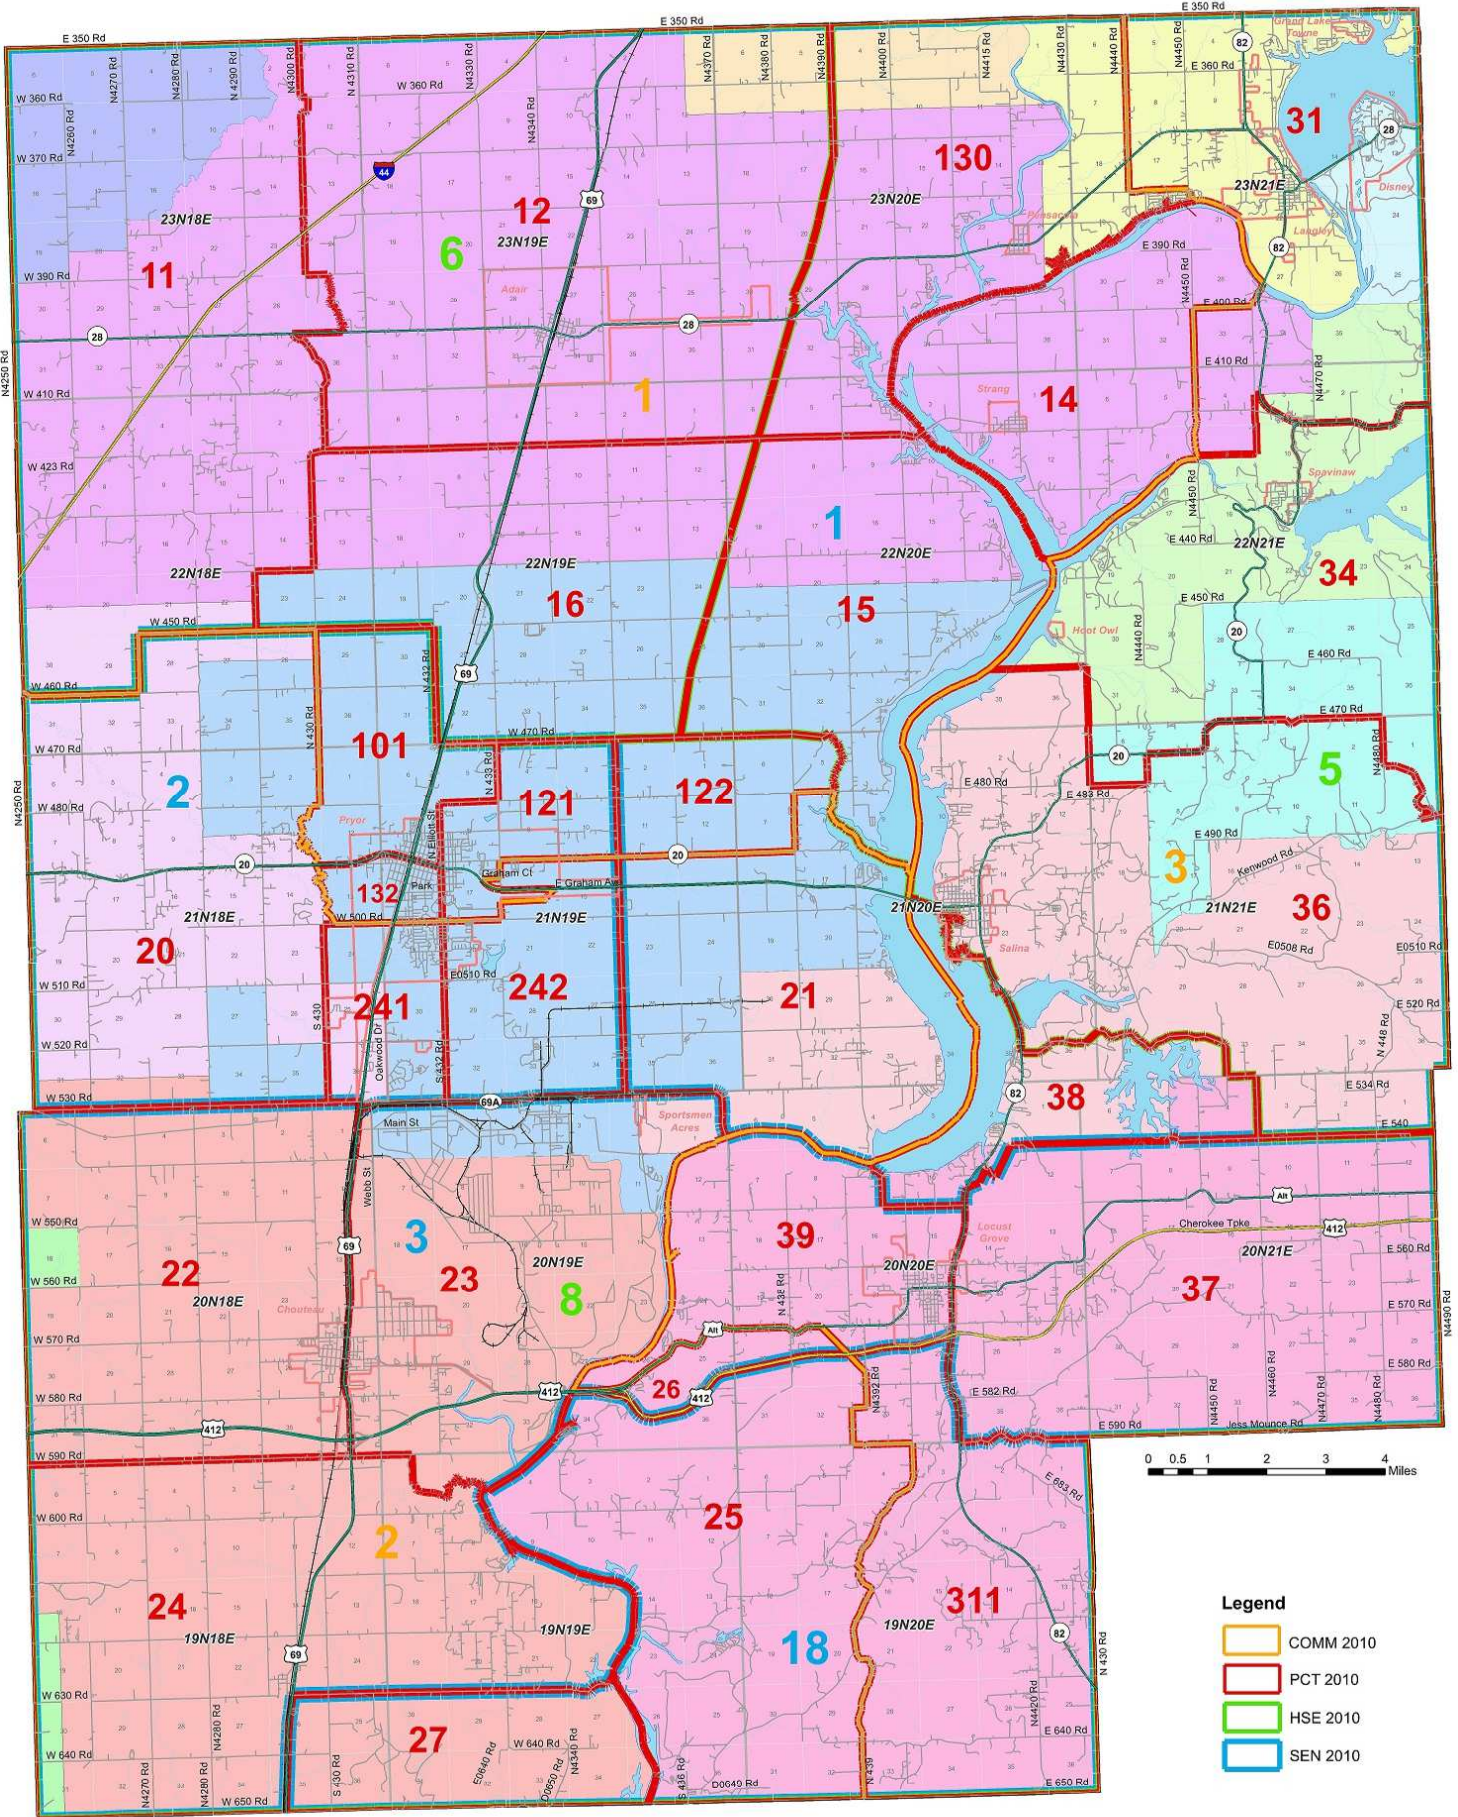

Mayes County Voter Precincts

Northeast Oklahoma Career Tech Center

- | | |
|--|--|
| Adair | Osage |
| Chelsea | Pryor |
| Chouteau-Mazie | Salina |
| Inola | Spavinaw |
| Jay | Vinita |
| Ketchum | Wicklife |
| Locust Grove | |